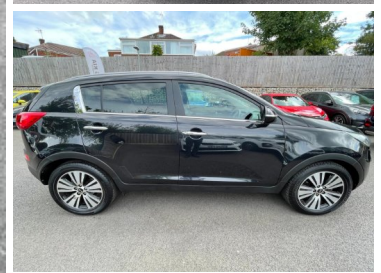

Welcome to Viking

Kia Main Dealer For Southampton

Viking Kia proud winners of the Kia Customer Experience Award

2015(65) Kia Sportage CRDI 3 SAT NAV ISG 5-Door

£11,999

Engine: Diesel
Body: Estate
Gearbox: 6-Speed
Capacity: 1685cc
Colour: Black
Mileage: 39,967
CO²: 135g/km
MPG: 55.4mpg
Top Speed: 107mph
BHP: 114bhp
Insurance Grp: 13E

Viking Garages
 The Viking House
 High Street, West End
 Southampton
 Hampshire, SO30 3DS

18" ALLOY WHEELS	XENON HEADLIGHTS WITH AUTO LEVELLING
PANORAMIC SUNROOF	BLACK LEATHER AND FAUX LEATHER UPHOLSTERY
HEATED FRONT & OUTER REAR SEATS	REVERSING CAMERA SYSTEM
4.3" TFT LCD TOUCH SCREEN AUDIO	INFINITY PREMIUM SOUND SYSTEM
AUTO-DIMMING REAR-VIEW MIRROR	DUAL AUTOMATIC AIR CONDITIONING
REVERSING SENSORS	LED DAYTIME RUNNING LIGHTS
CHROME EXTERIOR DOOR HANDLES	BLACK PART CLOTH & LEATHER UPHOLSTERY
TRIP COMPUTER	ROOF RAILS
TRAILER STABILITY ASSIST (TSA)	FRONT FOG LAMPS
CHROME COATED BELTLINE MOULDINGS	LEATHER TRIMMED STEERING WHEEL
	GEARSHIFT INDICATOR
	TYRE PRESSURE MONITORING SYSTEM (TPMS)
	COOL